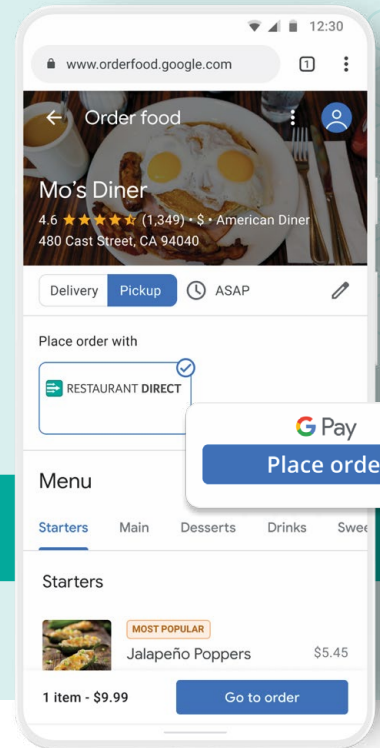

RESTAURANT DIRECT

An integration with

Order with **Google**

Discover an exciting new way of digital ordering

“Restaurant Direct” is a simple solution optimized for maximum conversion

- Customers find your restaurant through Google Search or Maps
- They select items from your Google menu & complete the transaction within the Google ecosystem
- ItsaCheckmate sends your orders directly to your POS for automatic processing

RESTAURANT DIRECT CAN ENABLE RESTAURANTS TO TAP INTO A NEW & STEADY REVENUE STREAM

- ✓ **Unlock a new channel for more orders** - Tap into the millions of customers already ordering food through Google Search and Maps. Convert organic searches into sales!
- ✓ **Offer a seamless ordering experience** - Enable customers on Google to find, order and reorder from you in a few taps.
- ✓ **Save Time with Real-time Syncing** - ItsaCheckmate sends orders placed on Order with Google straight to your kitchen printer. Automation at its best!